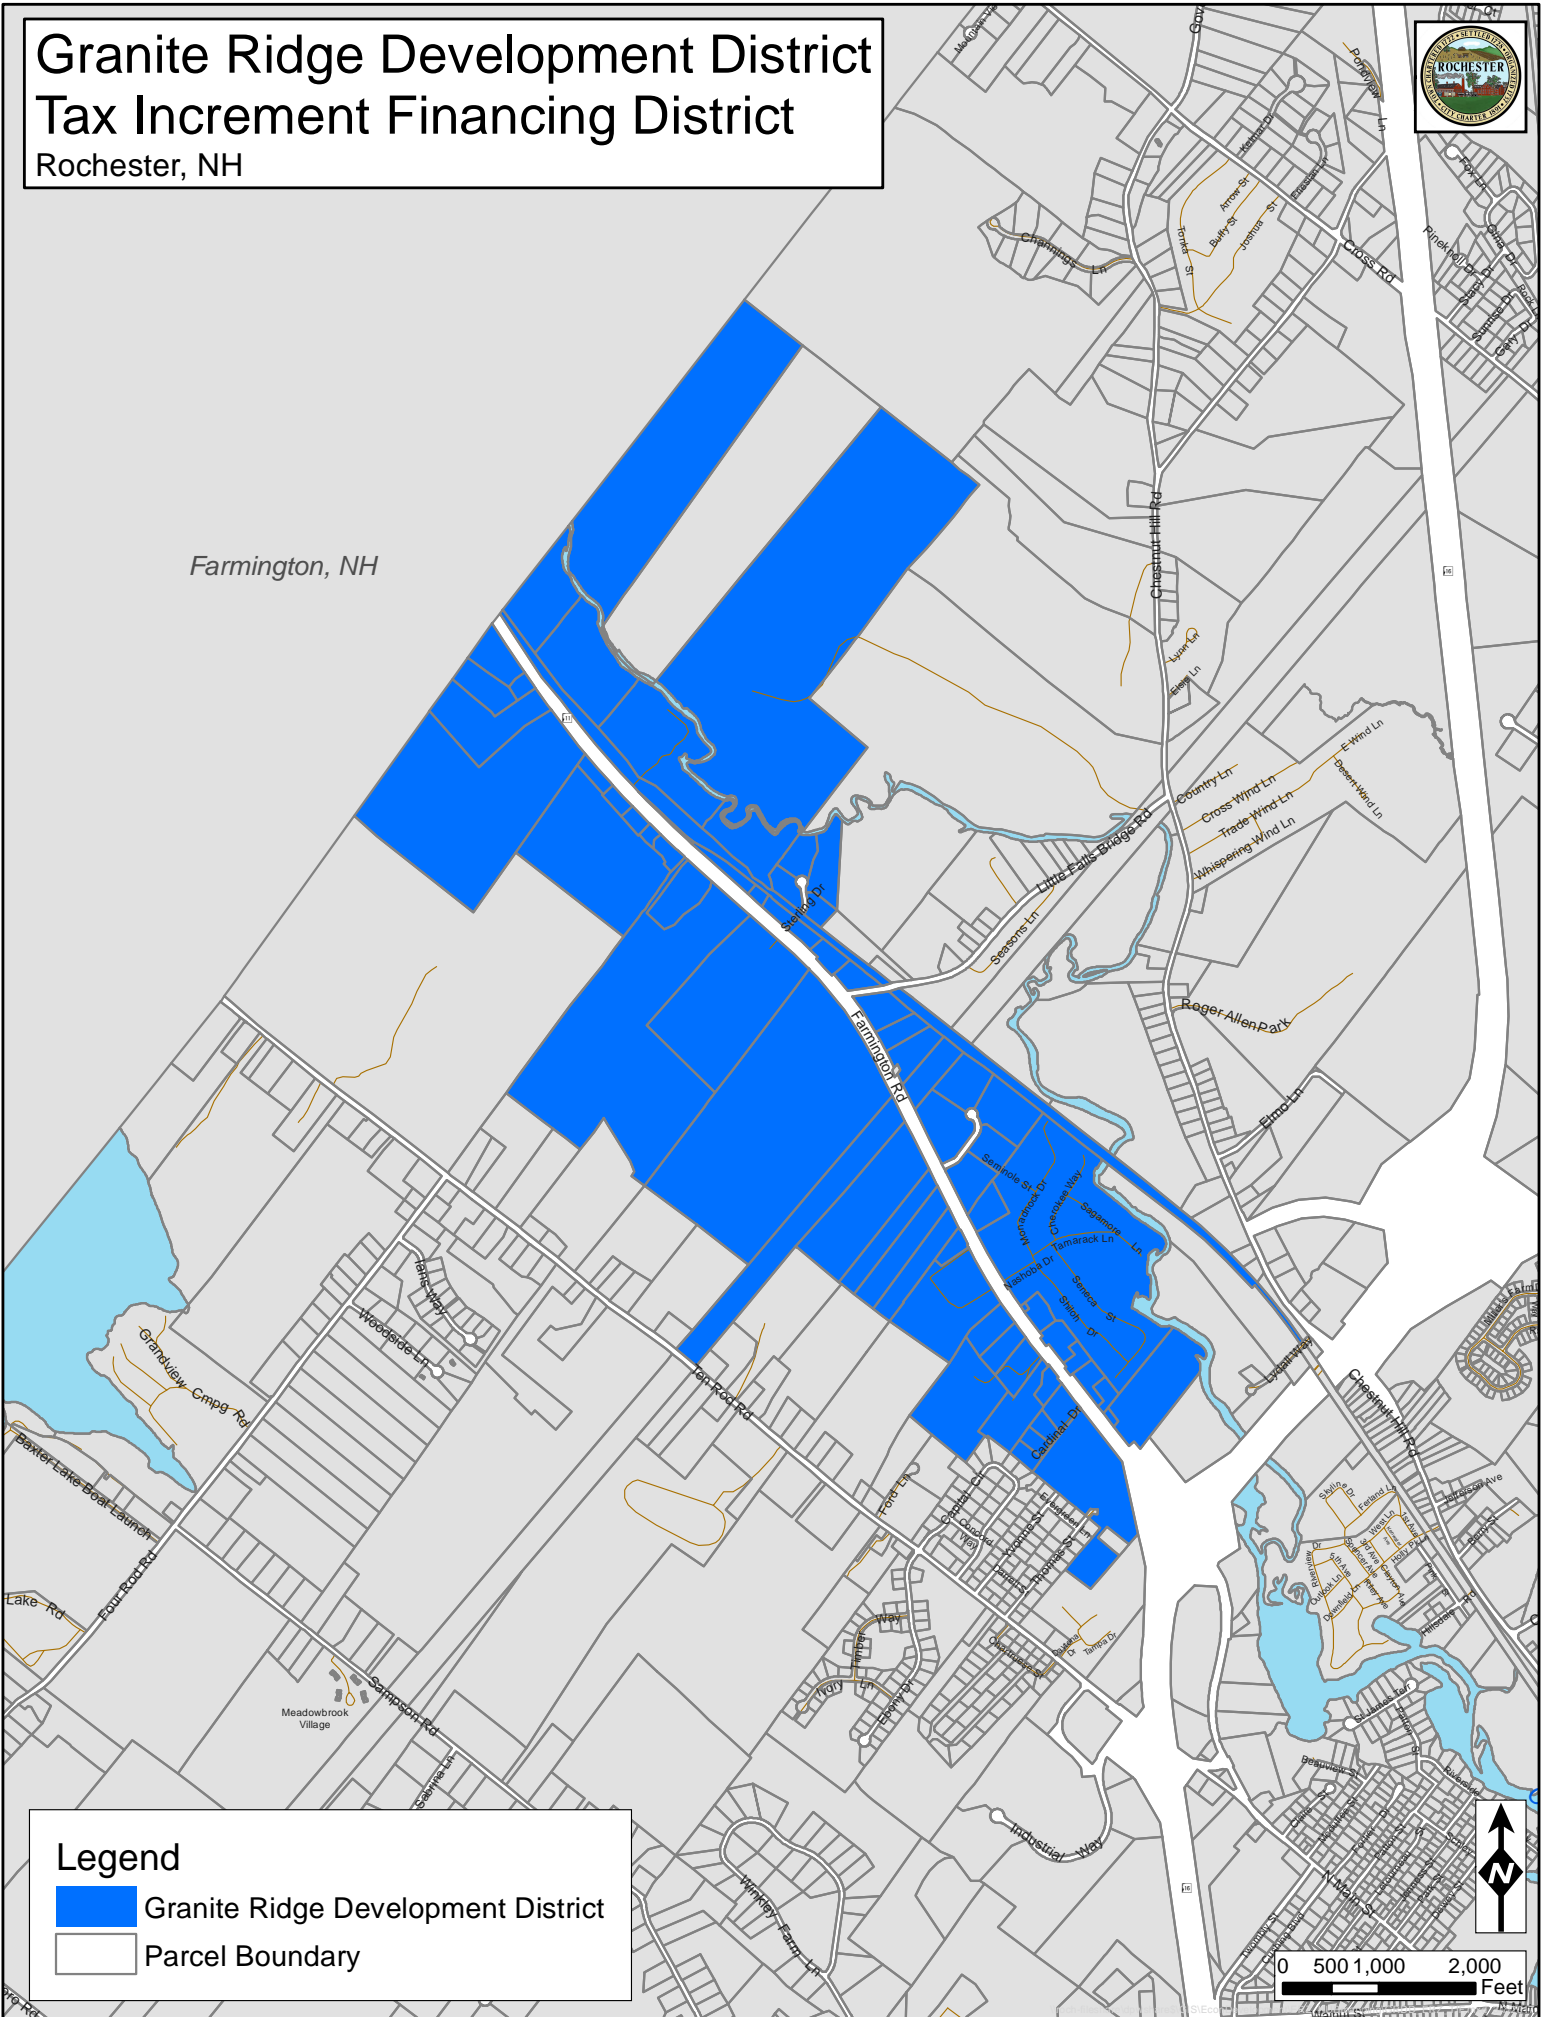

Granite Ridge Development District Tax Increment Financing District

Rochester, NH

Farmington, NH

Legend

-  Granite Ridge Development District
-  Parcel Boundary

0 500 1,000 2,000 Feet