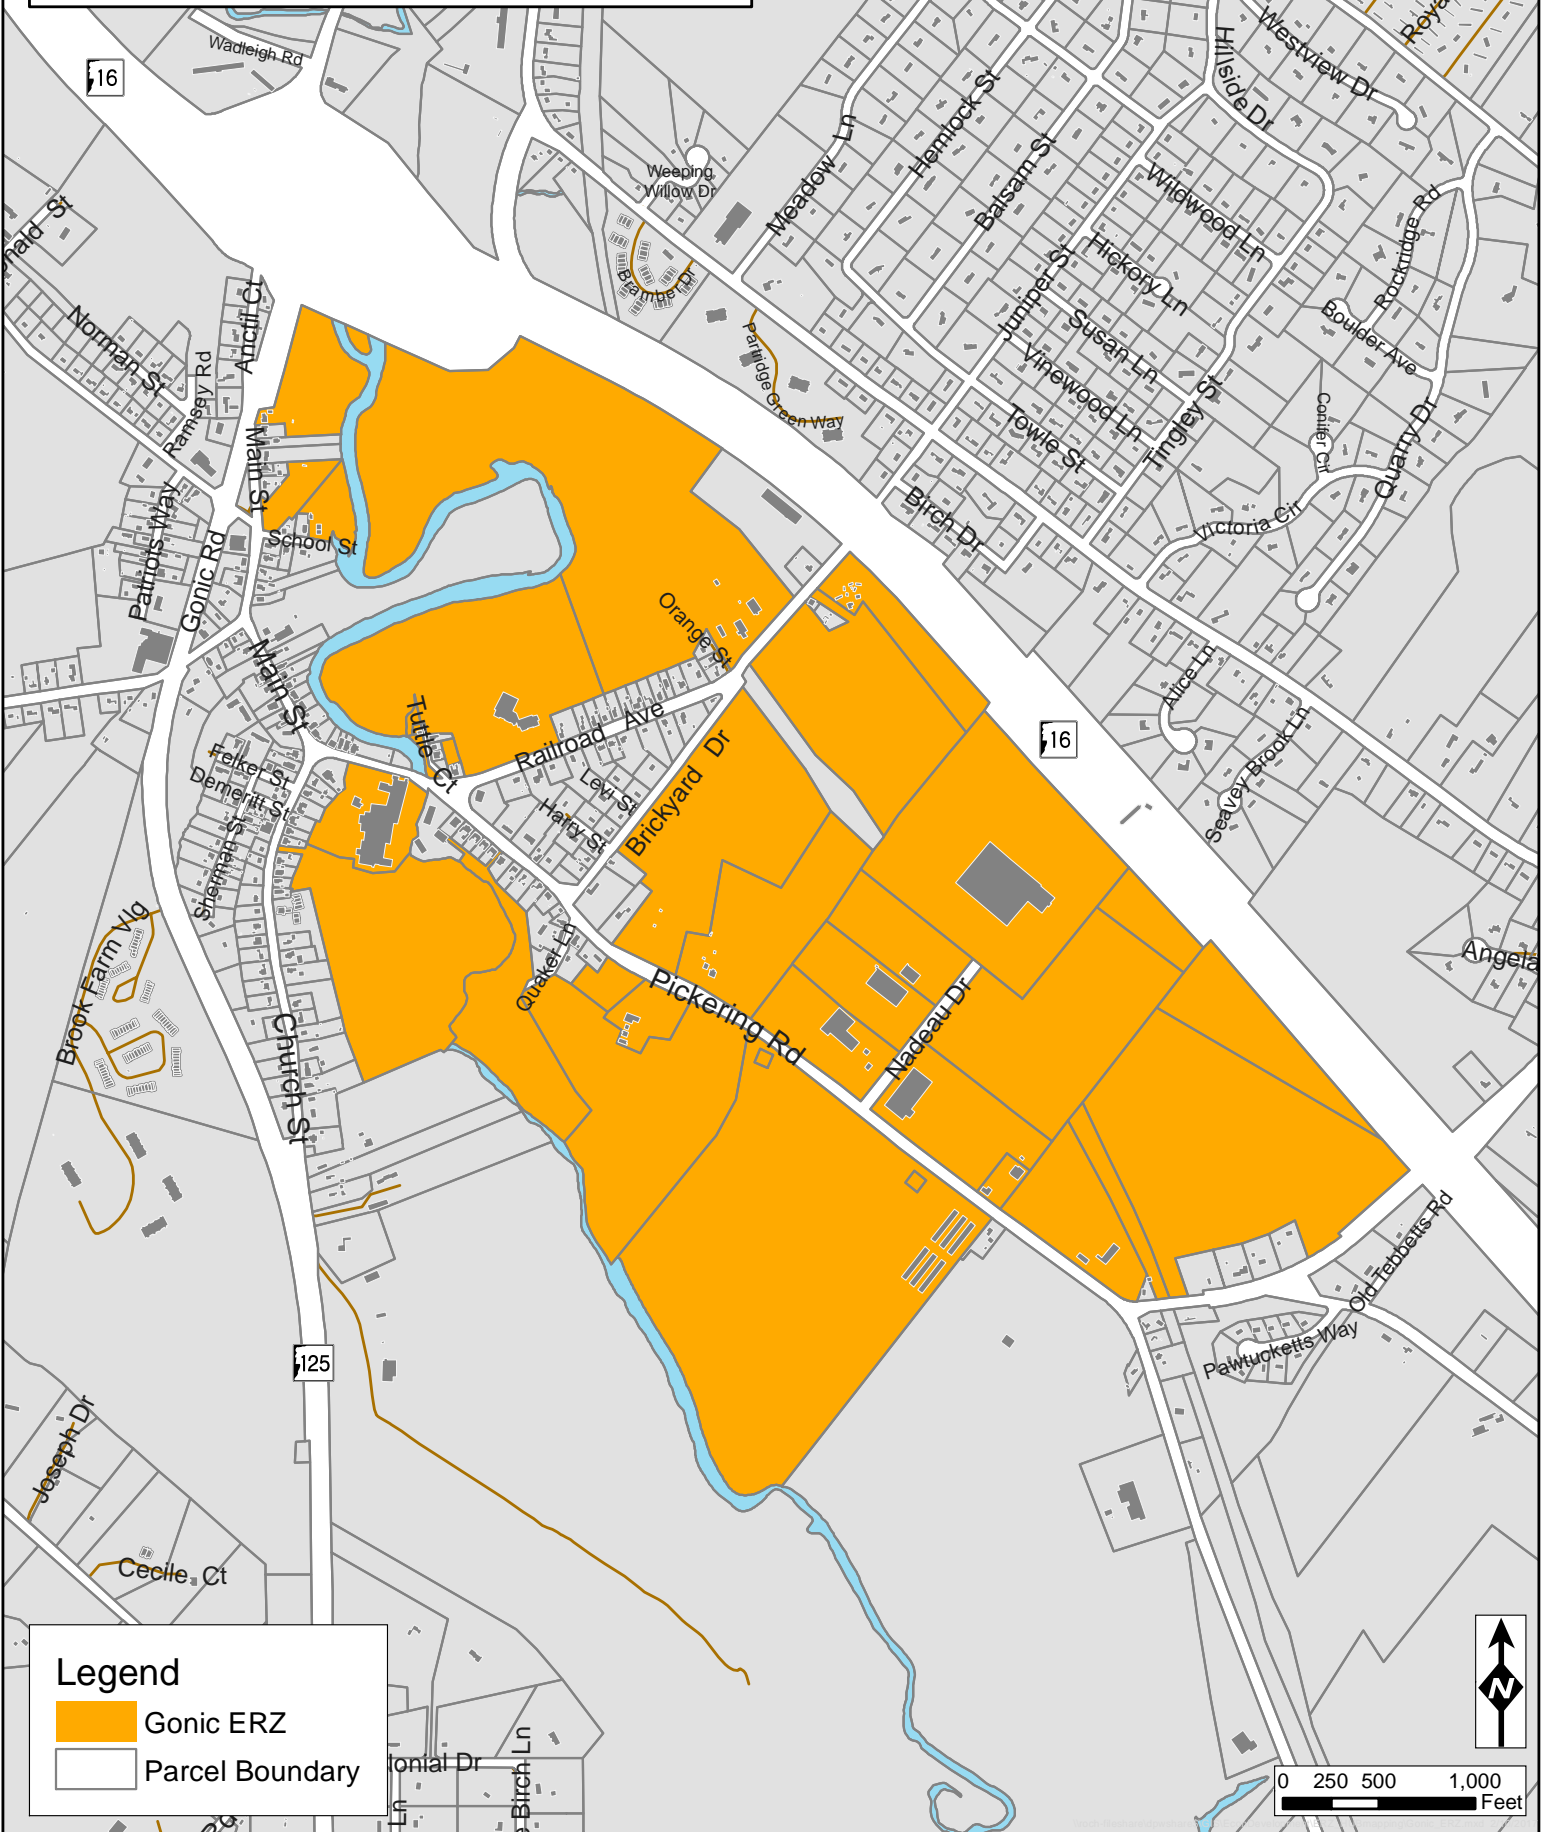

Gonic Economic Revitalization Zone

Rochester, NH

Legend

- Gonic ERZ
- Parcel Boundary

0 250 500 1,000 Feet