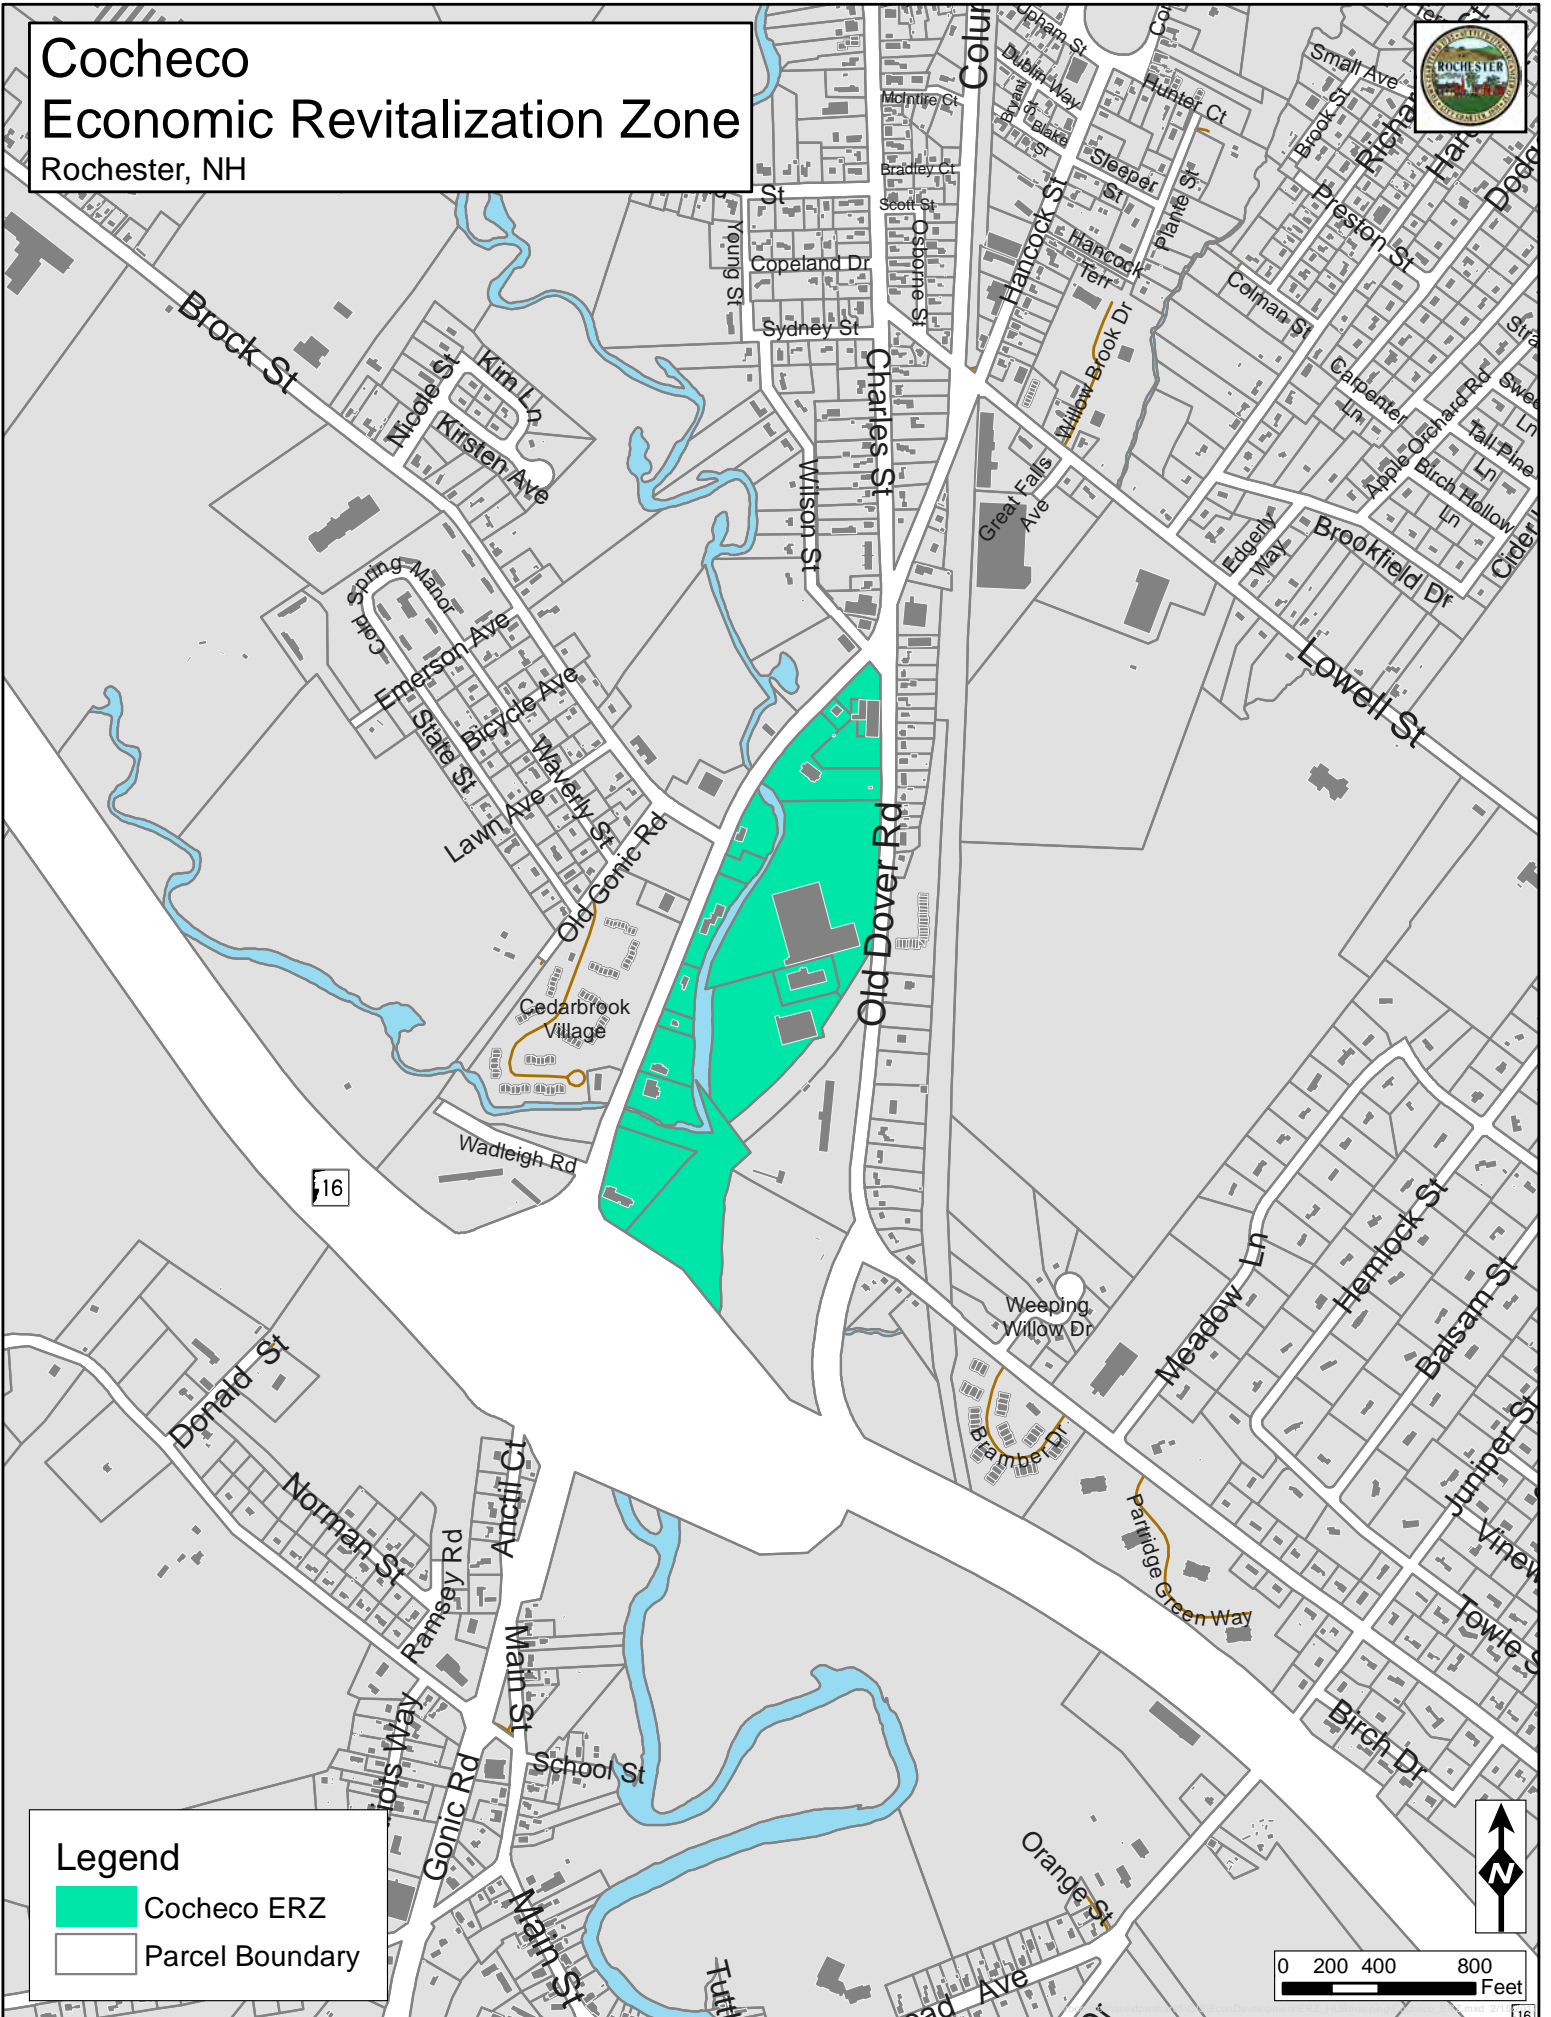

Cocheco Economic Revitalization Zone

Rochester, NH

16

Legend

- Cocheco ERZ
- Parcel Boundary

0 200 400 800 Feet