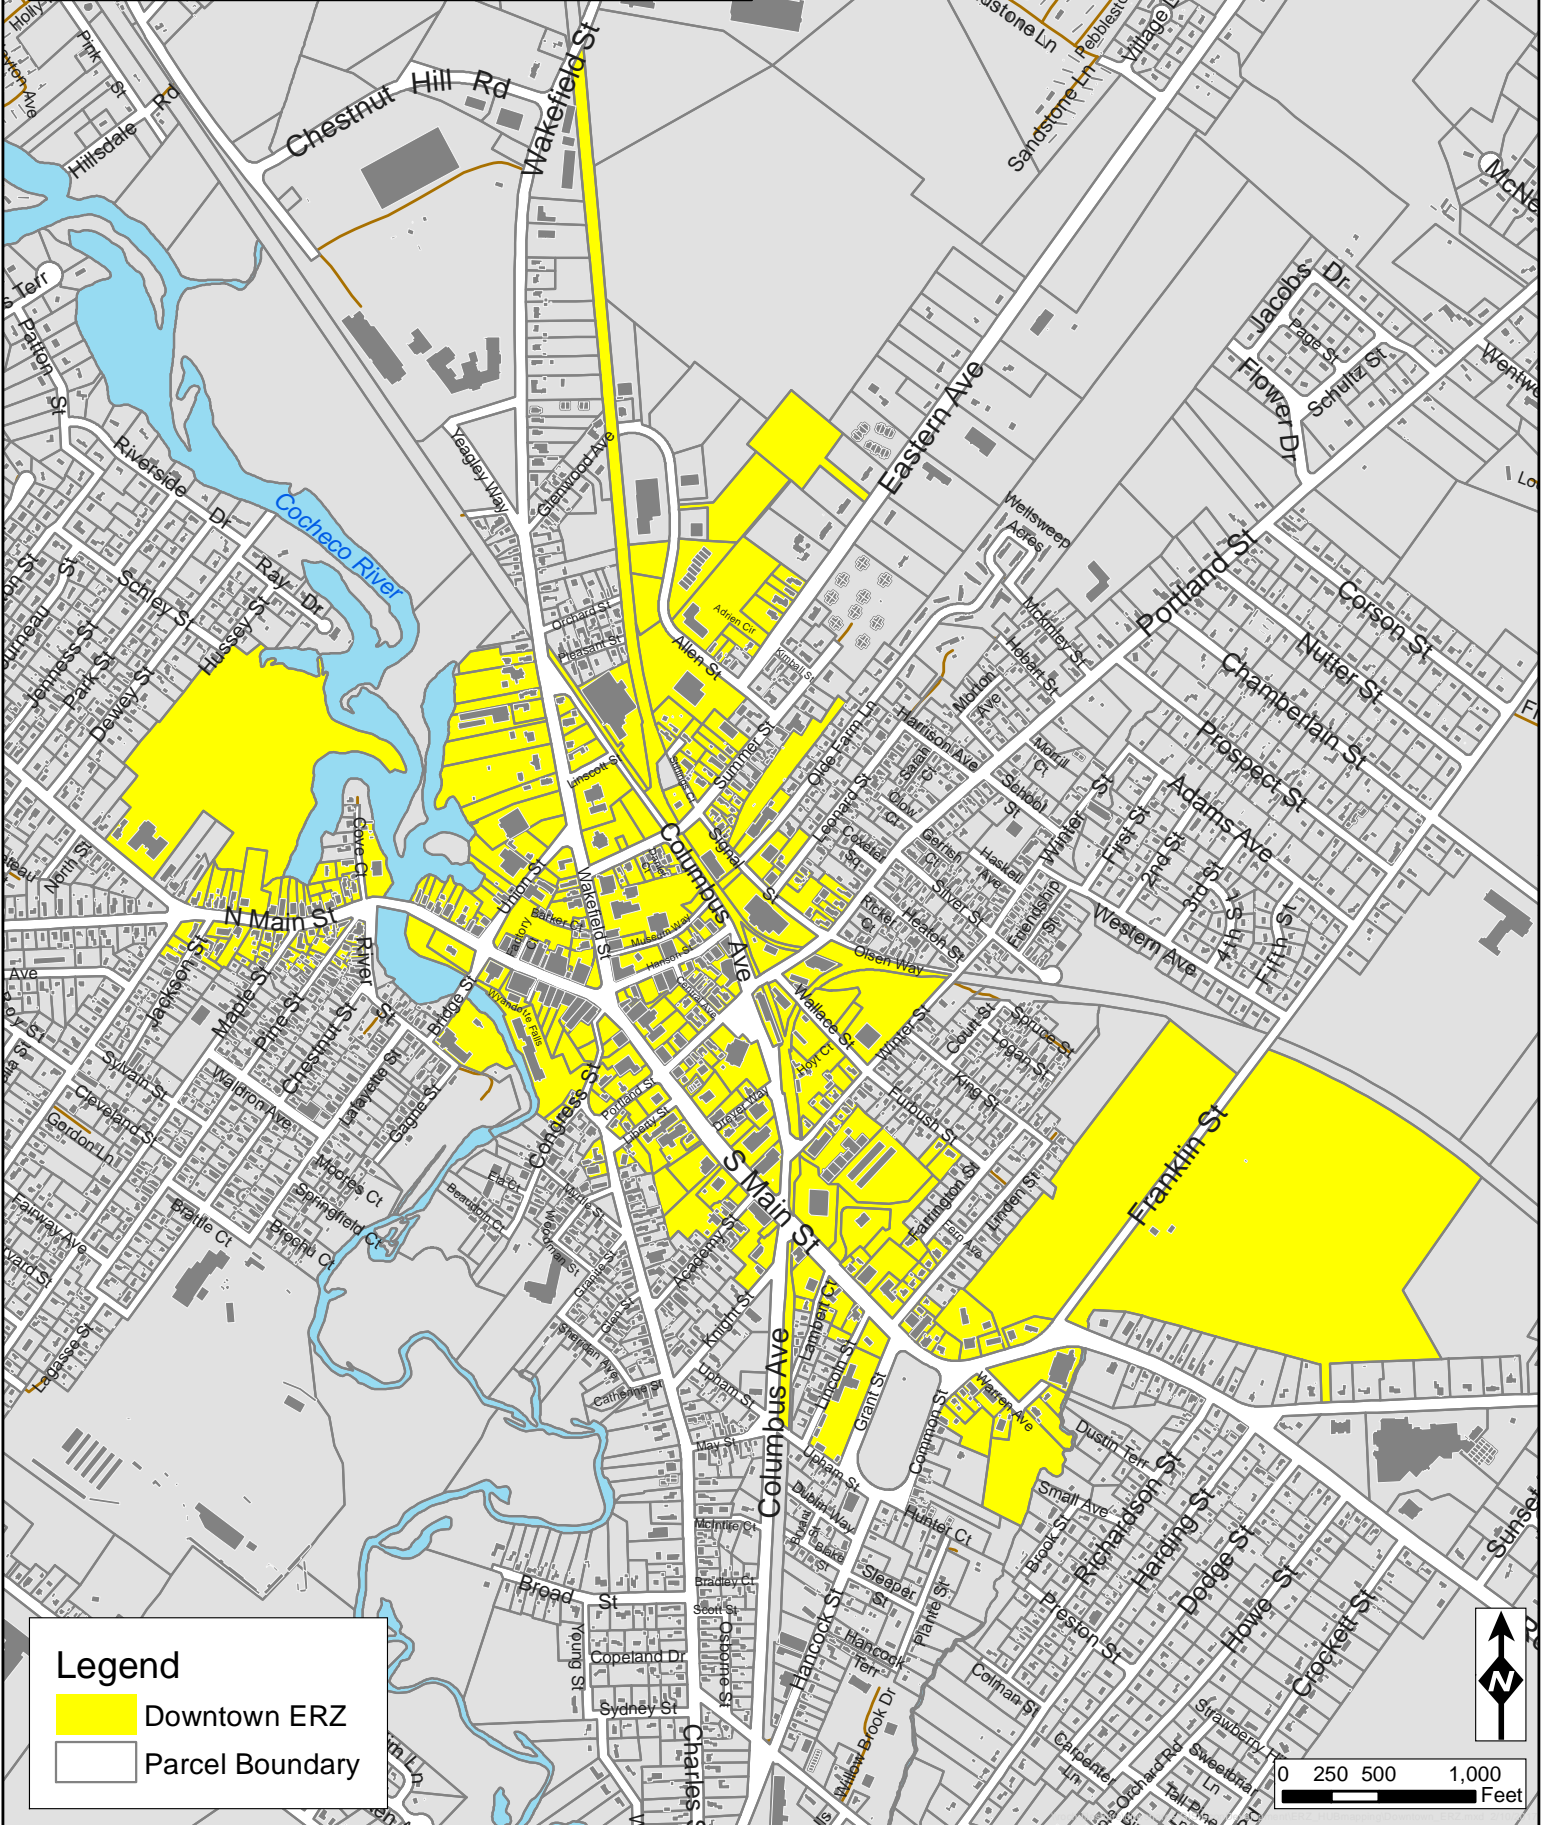

Downtown Economic Revitalization Zone

Rochester, NH

Legend

- Downtown ERZ
- Parcel Boundary

0 250 500 1,000
Feet

A north arrow pointing upwards, with the letter 'N' inside a square frame.